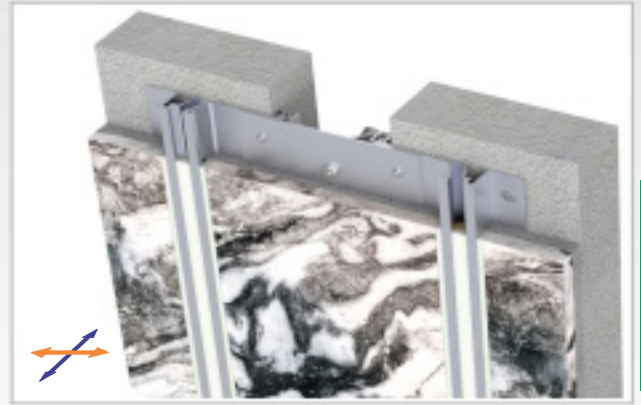

AS A150 flush mounted seismic wall profile is designed to match perfectly with AS A250 floor model. It provides multi-directional movement at large openings and can be applied with many different types of finishes (granite, marble, ceramic etc.) up to 15 mm thickness. During the seismic based contractions, specially designed pop-up mechanism ascends the center plate without damaging the finished surface and gets back to origin after activity is over. Almost invisible profiles give a decorative aspect to the spaces with the continuous wall covering view.

- Application Areas** : Indoor & Outdoor / Wall & Ceiling
- Ideal for** : Airports, Shopping Malls, Residences, Hospitals, Hotels, Commercial & Public Buildings etc.
- Material** : Anodized Aluminum Cover Plate (Galvanized or Stainless Steel Optional), Mill Finish Aluminum Frame
- Aluminum Alloy** : 6063 AA-USA / EN AW 6063
- Optional Supplies** : Fire Barrier, Waterproof EPDM membrane

SEISMIC

* Visuals are representative and the profile configuration may differ depending on the characteristics requested.

| LOCATION | MODEL | GAP (Fb) mm | HEIGHT (H) MM | OVERALL WIDTH (B) mm | VISIBLE WIDTH (S) mm | MOVEMENT (W) mm | LOAD CAPACITY | STANDARD LENGTH (mt) |
|--------------|-------------|-------------|---------------|----------------------|----------------------|-----------------|---------------|----------------------|
| Wall to Wall | AS A150-075 | 50 | 26 | 290 | 236 | ±22 | N/A | 3 |
| | AS A150-100 | 100 | 26 | 315 | 261 | +30/ -50 | N/A | 3 |
| | AS A150-150 | 150 | 26 | 365 | 311 | +50/-100 | N/A | 3 |
| | AS A150-175 | 175 | 26 | 390 | 336 | +60/-130 | N/A | 3 |
| | AS A150-200 | 200 | 26 | 415 | 361 | +70/-160 | N/A | 3 |