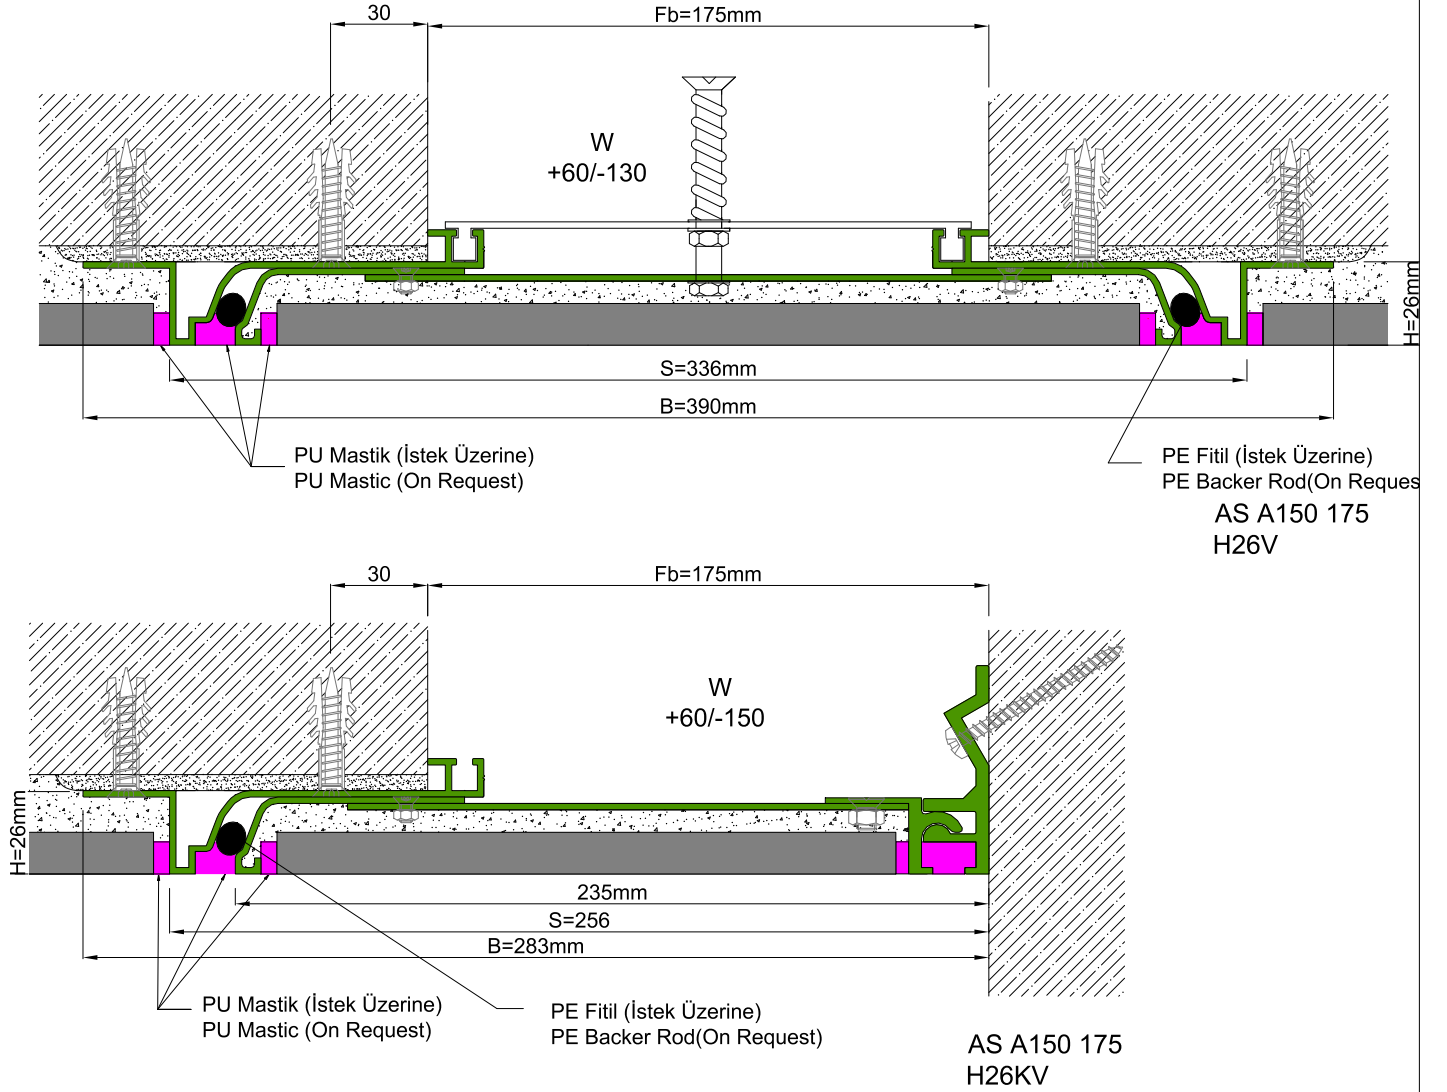

AS A150 flush mounted seismic wall profile is designed to match perfectly with AS A250 floor model. It provides multi-directional movement at large openings and can be applied with many different types of finishes (granite, marble, ceramic etc.) up to 15 mm thickness. During the seismic based contractions, specially designed pop-up mechanism ascends the center plate without damaging the finished surface and gets back to origin after activity is over. Almost invisible profiles give a decorative aspect to the spaces with the continuous wall covering view.

SEISMIC

* Visuals are representative and the profile configuration may differ depending on the characteristics requested.

| LOCATION | MODEL | GAP (Fb) mm | HEIGHT (H) MM | OVERALL WIDTH (B) mm | VISIBLE WIDTH (S) mm | MOVEMENT (W) mm | LOAD CAPACITY | STANDARD LENGTH (mt) |
|--------------|-------------|-------------|---------------|----------------------|----------------------|-----------------|---------------|----------------------|
| Wall to Wall | AS A150-075 | 50 | 26 | 290 | 236 | ±22 | N/A | 3 |
| | AS A150-100 | 100 | 26 | 315 | 261 | +30/ -50 | N/A | 3 |
| | AS A150-150 | 150 | 26 | 365 | 311 | +50/-100 | N/A | 3 |
| | AS A150-175 | 175 | 26 | 390 | 336 | +60/-130 | N/A | 3 |
| | AS A150-200 | 200 | 26 | 415 | 361 | +70/-160 | N/A | 3 |

Note: Please ask for different sizes

| Profil No Profile Number | AS A150 175 | AS A150 175K |
|---|---|--------------|
| Fb (mm) | 175 | 175 |
| H (mm) yaklaşık approx. | 26 | 26 |
| W± (mm) yaklaşık approx. | +60/-130 | +60/-150 |
| Renk Color | Alüminyum: Natürel Aluminum: Natural | |
| Malzeme Material | Alüminyum Aluminum | |
| Standart Uzunluk (m) Standard Length (m) | 3 | |