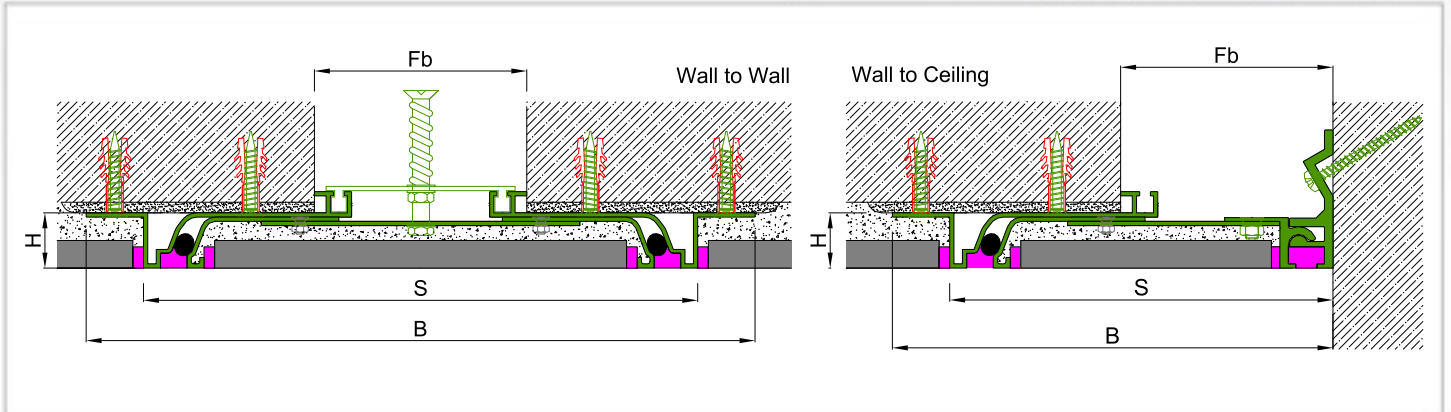

AS A150 flush mounted seismic wall profile is designed to match perfectly with AS A250 floor model. It provides multi-directional movement at large openings and can be applied with many different types of finishes (granite, marble, ceramic etc.) up to 15 mm thickness. During the seismic based contractions, specially designed pop-up mechanism ascends the center plate without damaging the finished surface and gets back to origin after activity is over. Almost invisible profiles give a decorative aspect to the spaces with the continuous wall covering view.

SEISMIC

* Visuals are representative and the profile configuration may differ depending on the characteristics requested.

| LOCATION | MODEL | GAP (Fb) mm | HEIGHT (H) MM | OVERALL WIDTH (B) mm | VISIBLE WIDTH (S) mm | MOVEMENT (W) mm | LOAD CAPACITY | STANDARD LENGTH (mt) |
|--------------|-------------|-------------|---------------|----------------------|----------------------|-----------------|---------------|----------------------|
| Wall to Wall | AS A150-075 | 50 | 26 | 290 | 236 | ±22 | N/A | 3 |
| | AS A150-100 | 100 | 26 | 315 | 261 | +30/ -50 | N/A | 3 |
| | AS A150-150 | 150 | 26 | 365 | 311 | +50/-100 | N/A | 3 |
| | AS A150-175 | 175 | 26 | 390 | 336 | +60/-130 | N/A | 3 |
| | AS A150-200 | 200 | 26 | 415 | 361 | +70/-160 | N/A | 3 |

Note: Please ask for different sizes

| Profil No Profile Number | AS A150 175 | AS A150 175K |
|---|---|--------------|
| Fb (mm) | 175 | 175 |
| H (mm) yaklaşık approx. | 26 | 26 |
| W± (mm) yaklaşık approx. | +60/-130 | +60/-150 |
| Renk Color | Alüminyum: Natürel Aluminum: Natural | |
| Malzeme Material | Alüminyum Aluminum | |
| Standart Uzunluk (m) Standard Length (m) | 3 | |